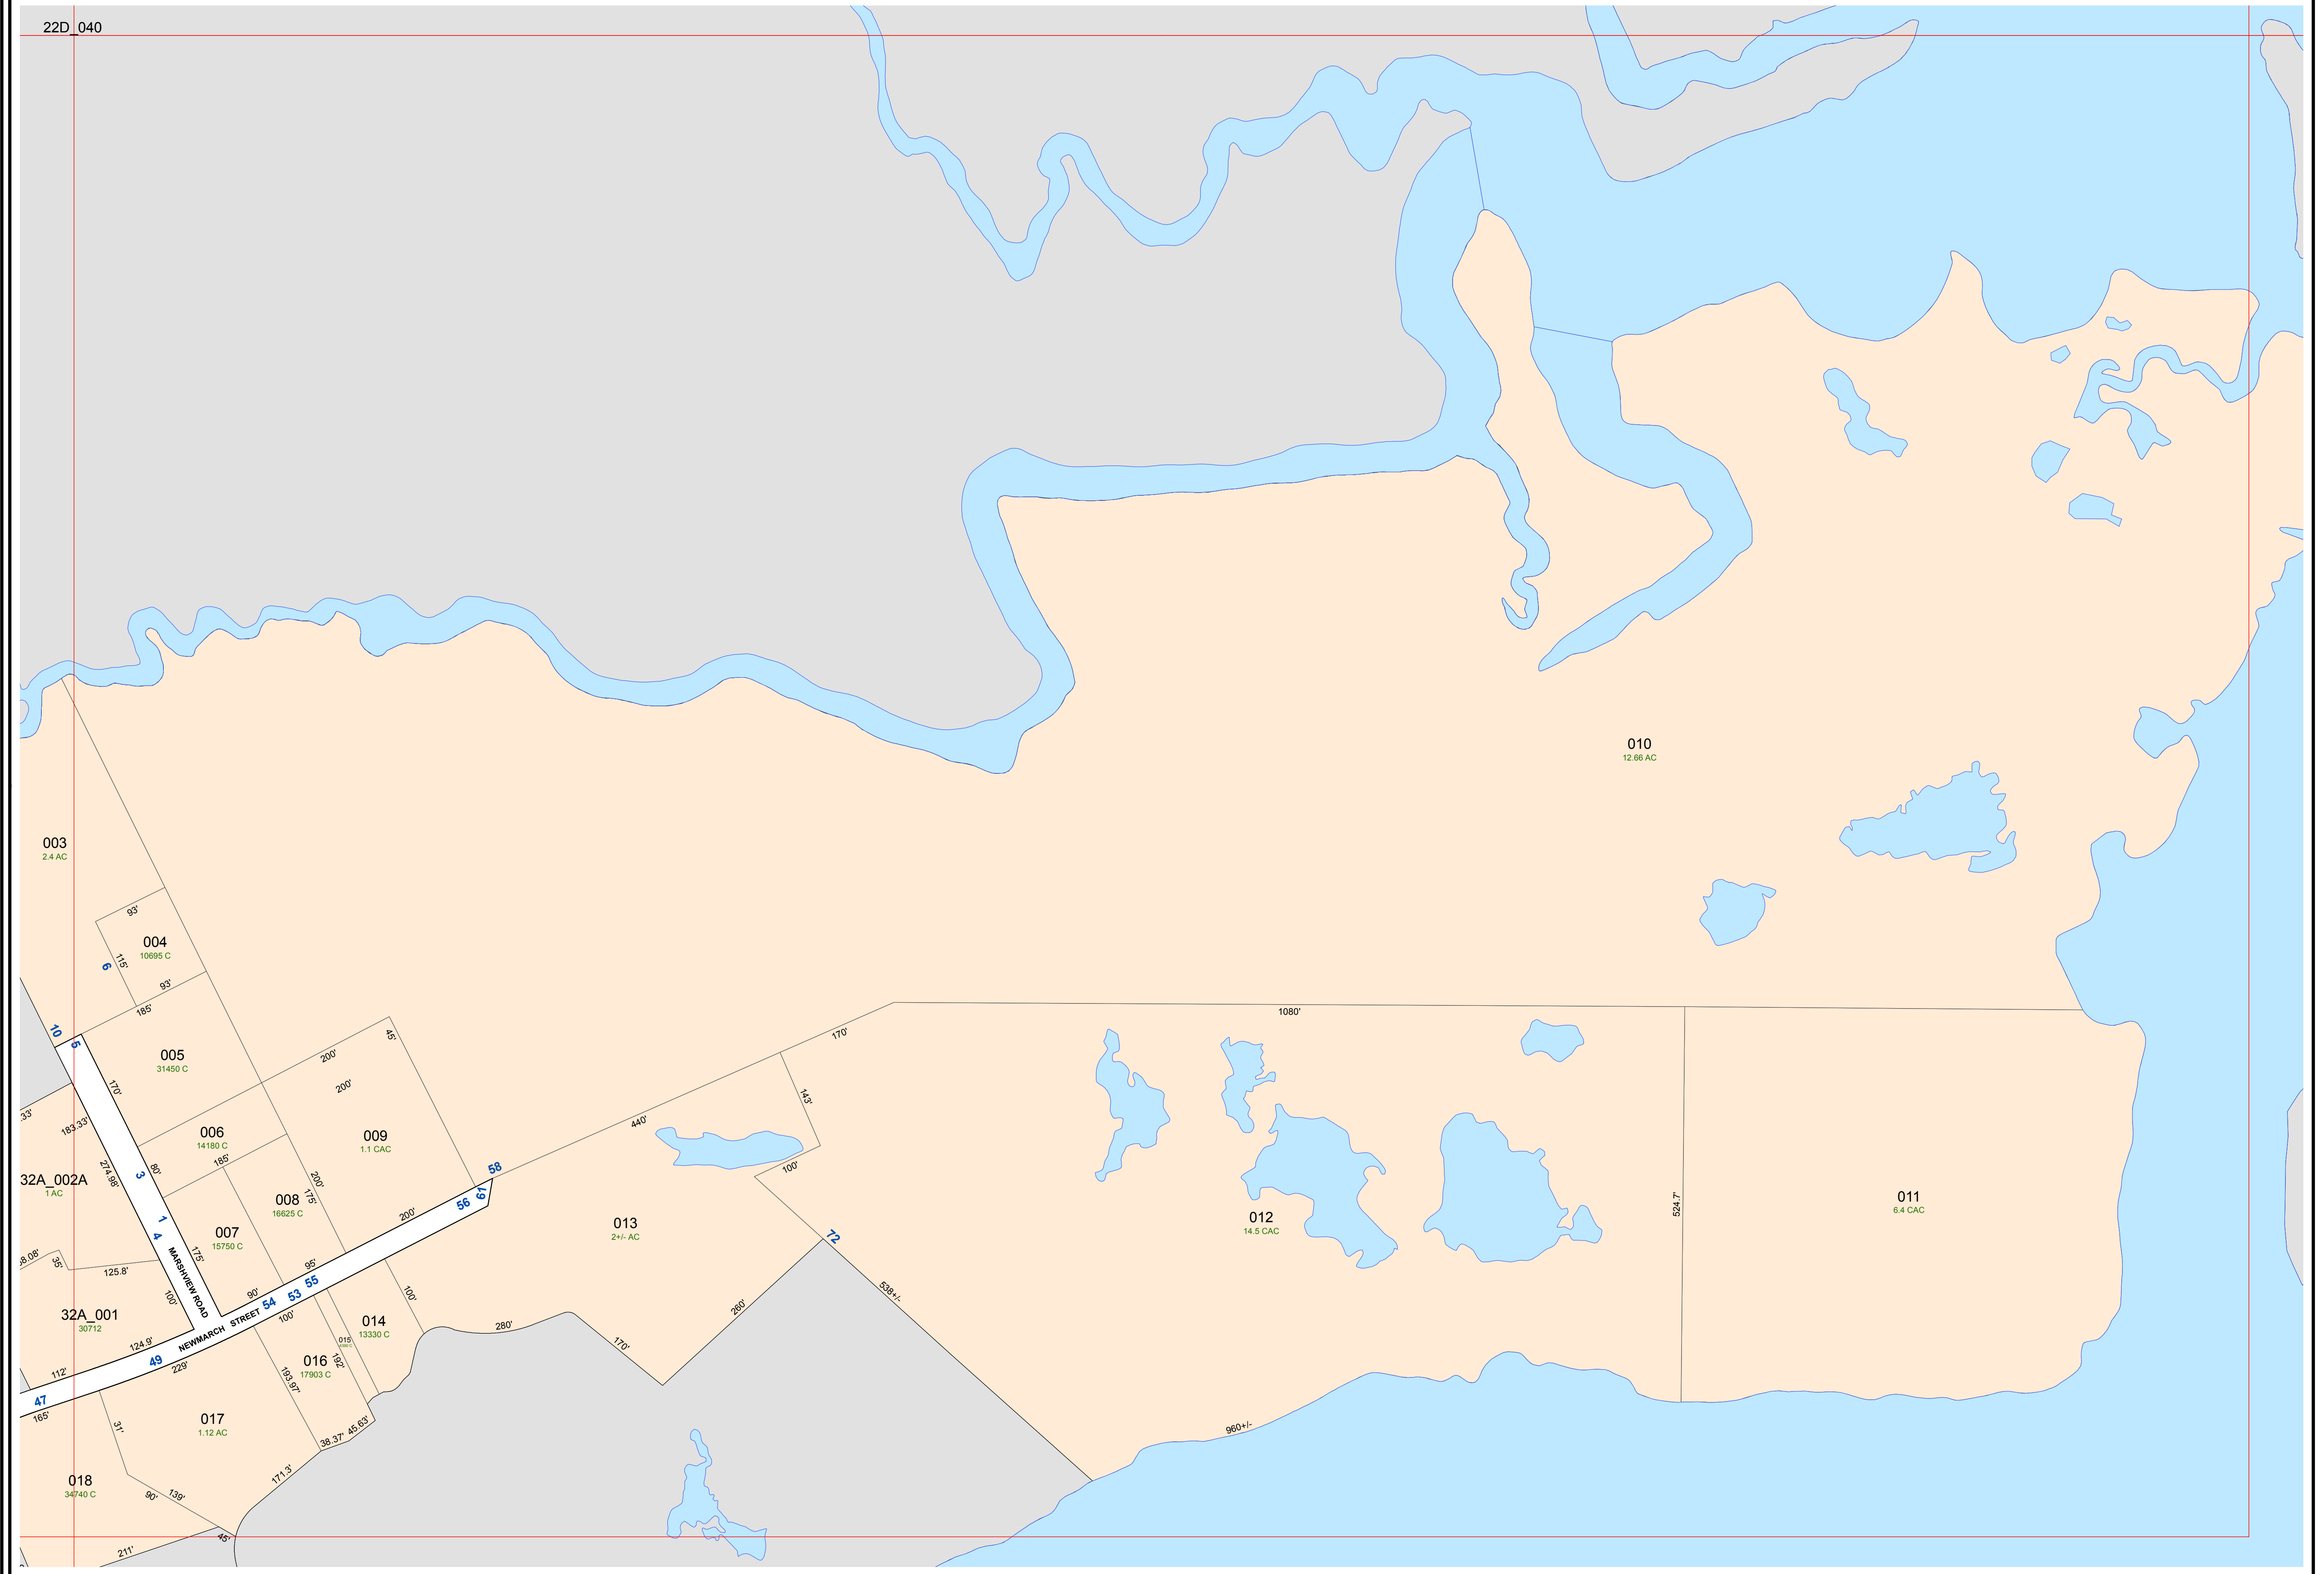

22D.040

Revised to January 1, 2018

DISCLAIMER
 The areas, boundaries and dimensions shown on this tax map are derived from aerial photographs, ground surveys and recorded plans, maps, deeds and wills and are to be used for tax assessment purposes only and NOT FOR CONVEYANCE.

Legend	
	Map Grid
	Hooks
	Island
	Water
	Common
	ROW
	CR
	Easements
	Tax Parcel
	Parcels Outside Map

Town of Ipswich, MA

Map # 32A