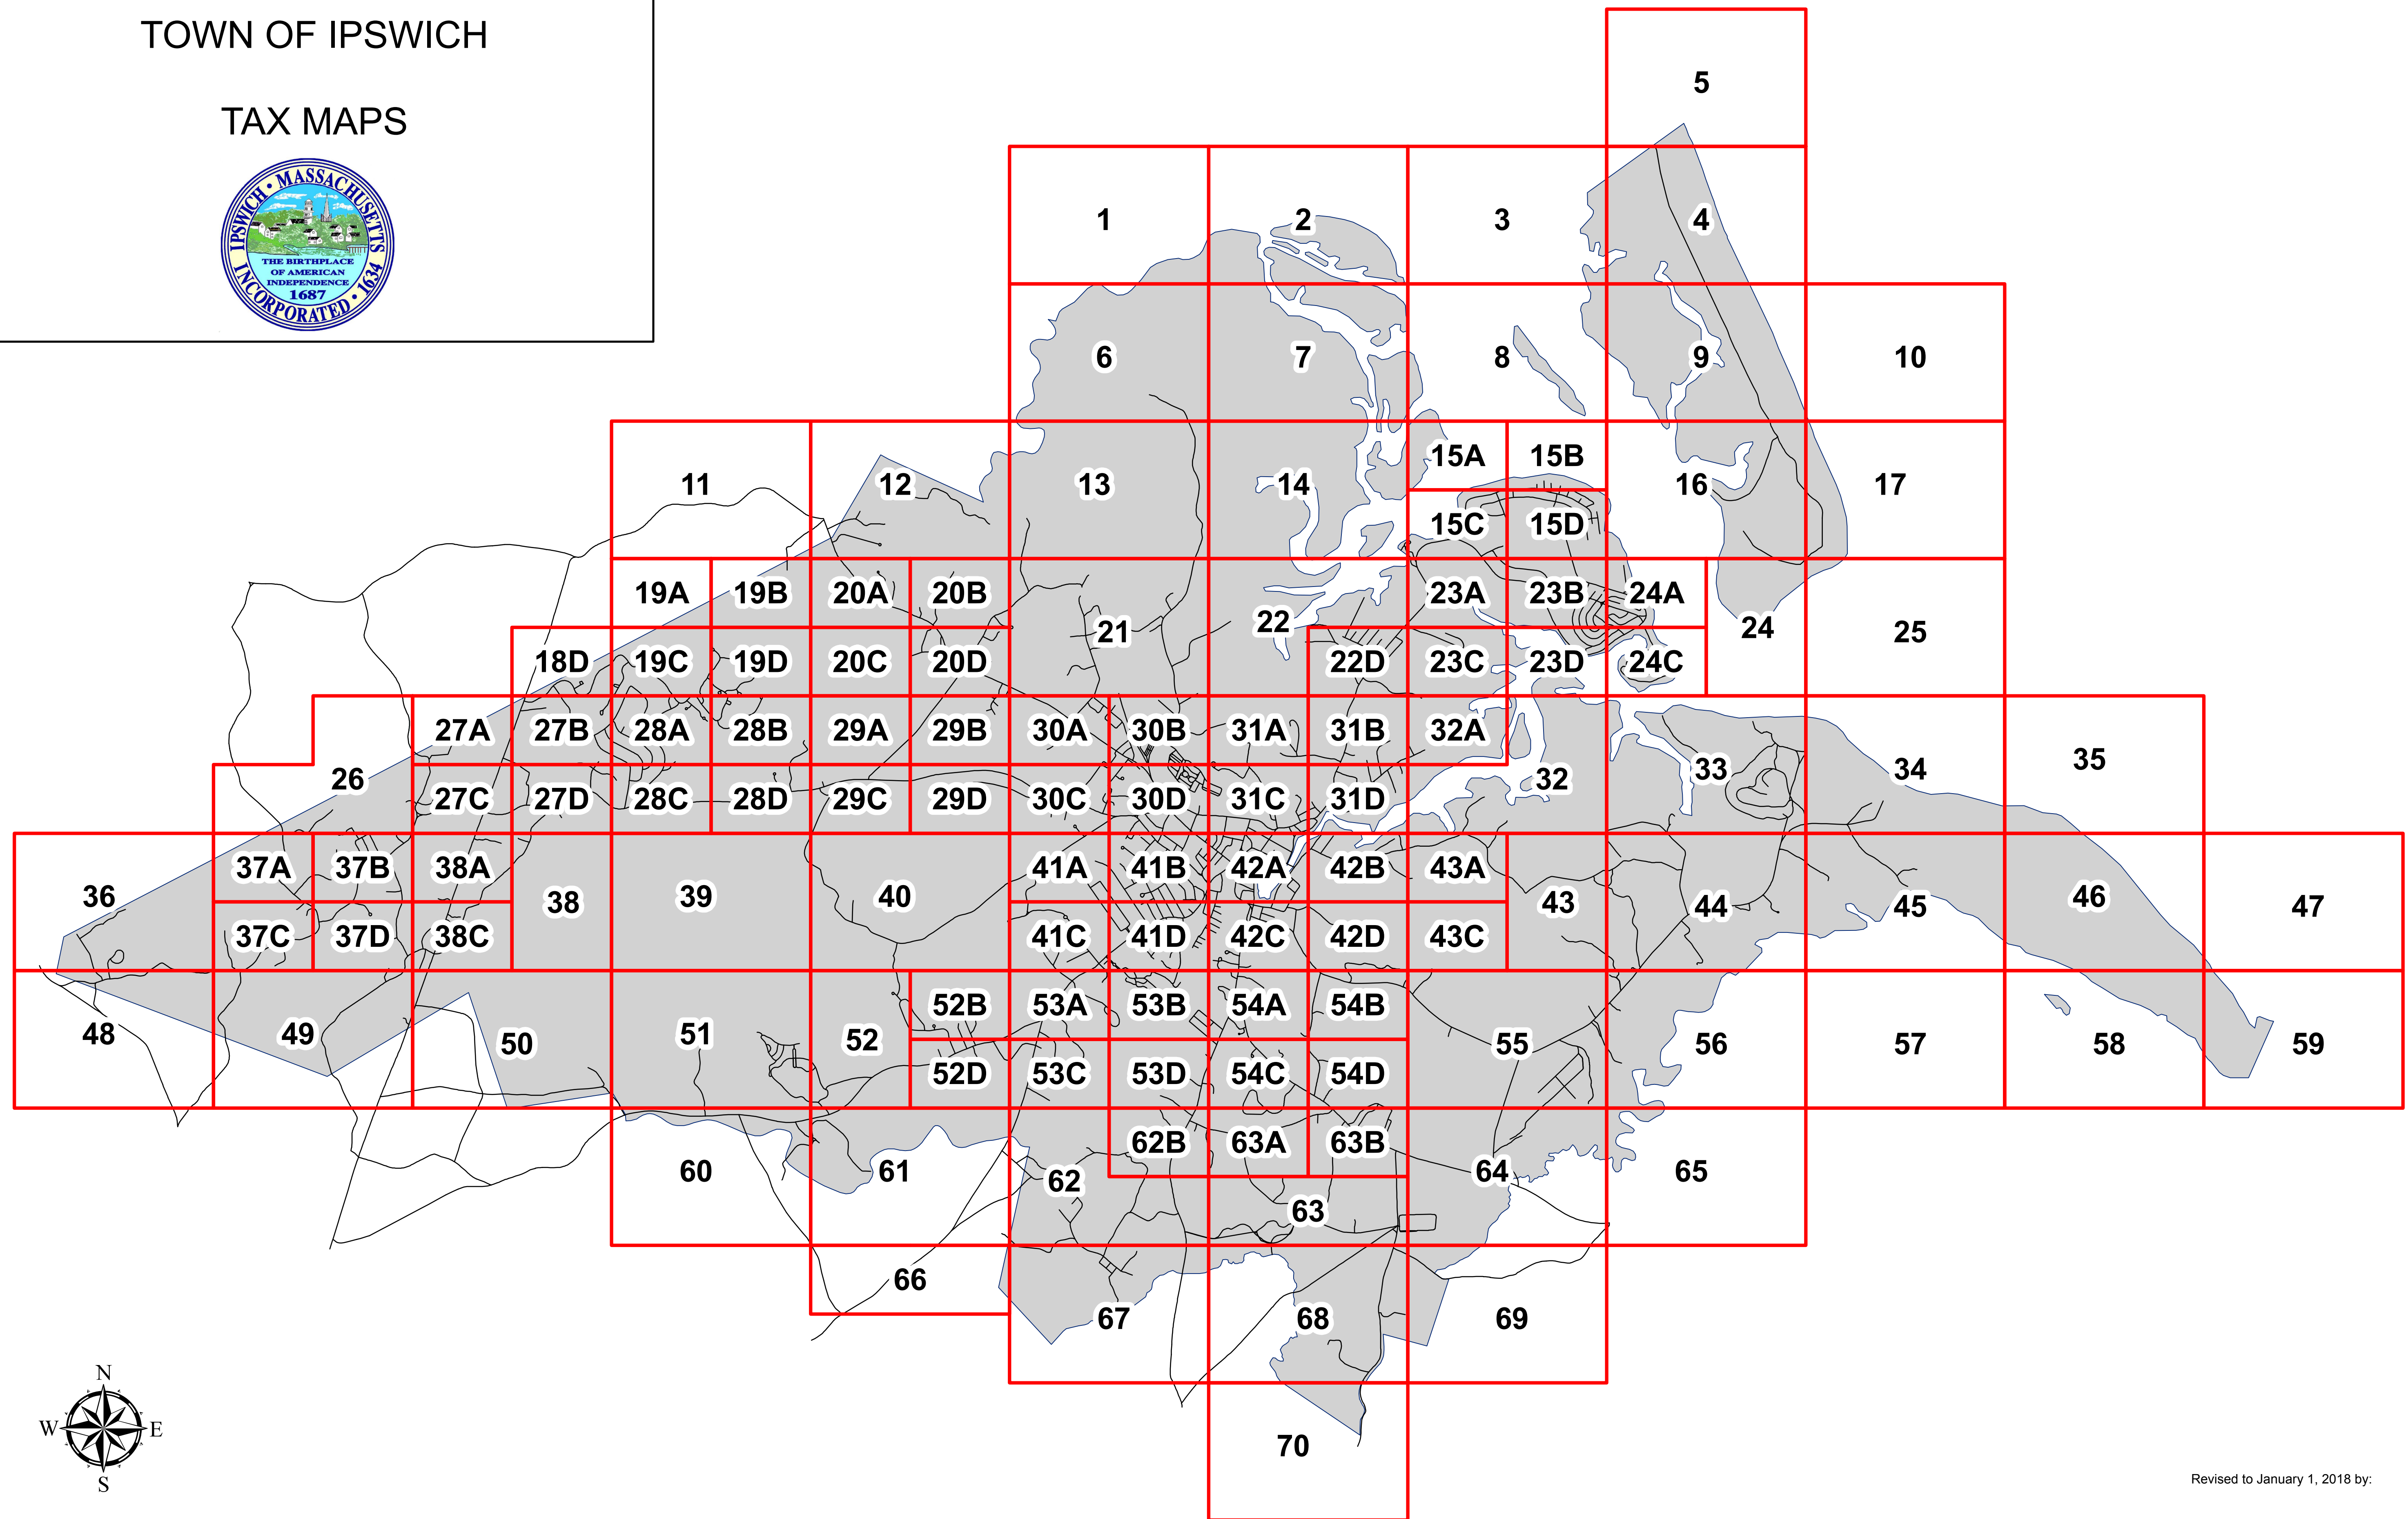

TOWN OF IPSWICH

TAX MAPS

NOTE:
Grid squares represented on this index map show the approximate boundaries of individual tax maps. Actual map boundary and extent may differ as maps are defined by the assigned parcel identification number.

Revised to January 1, 2018 by: